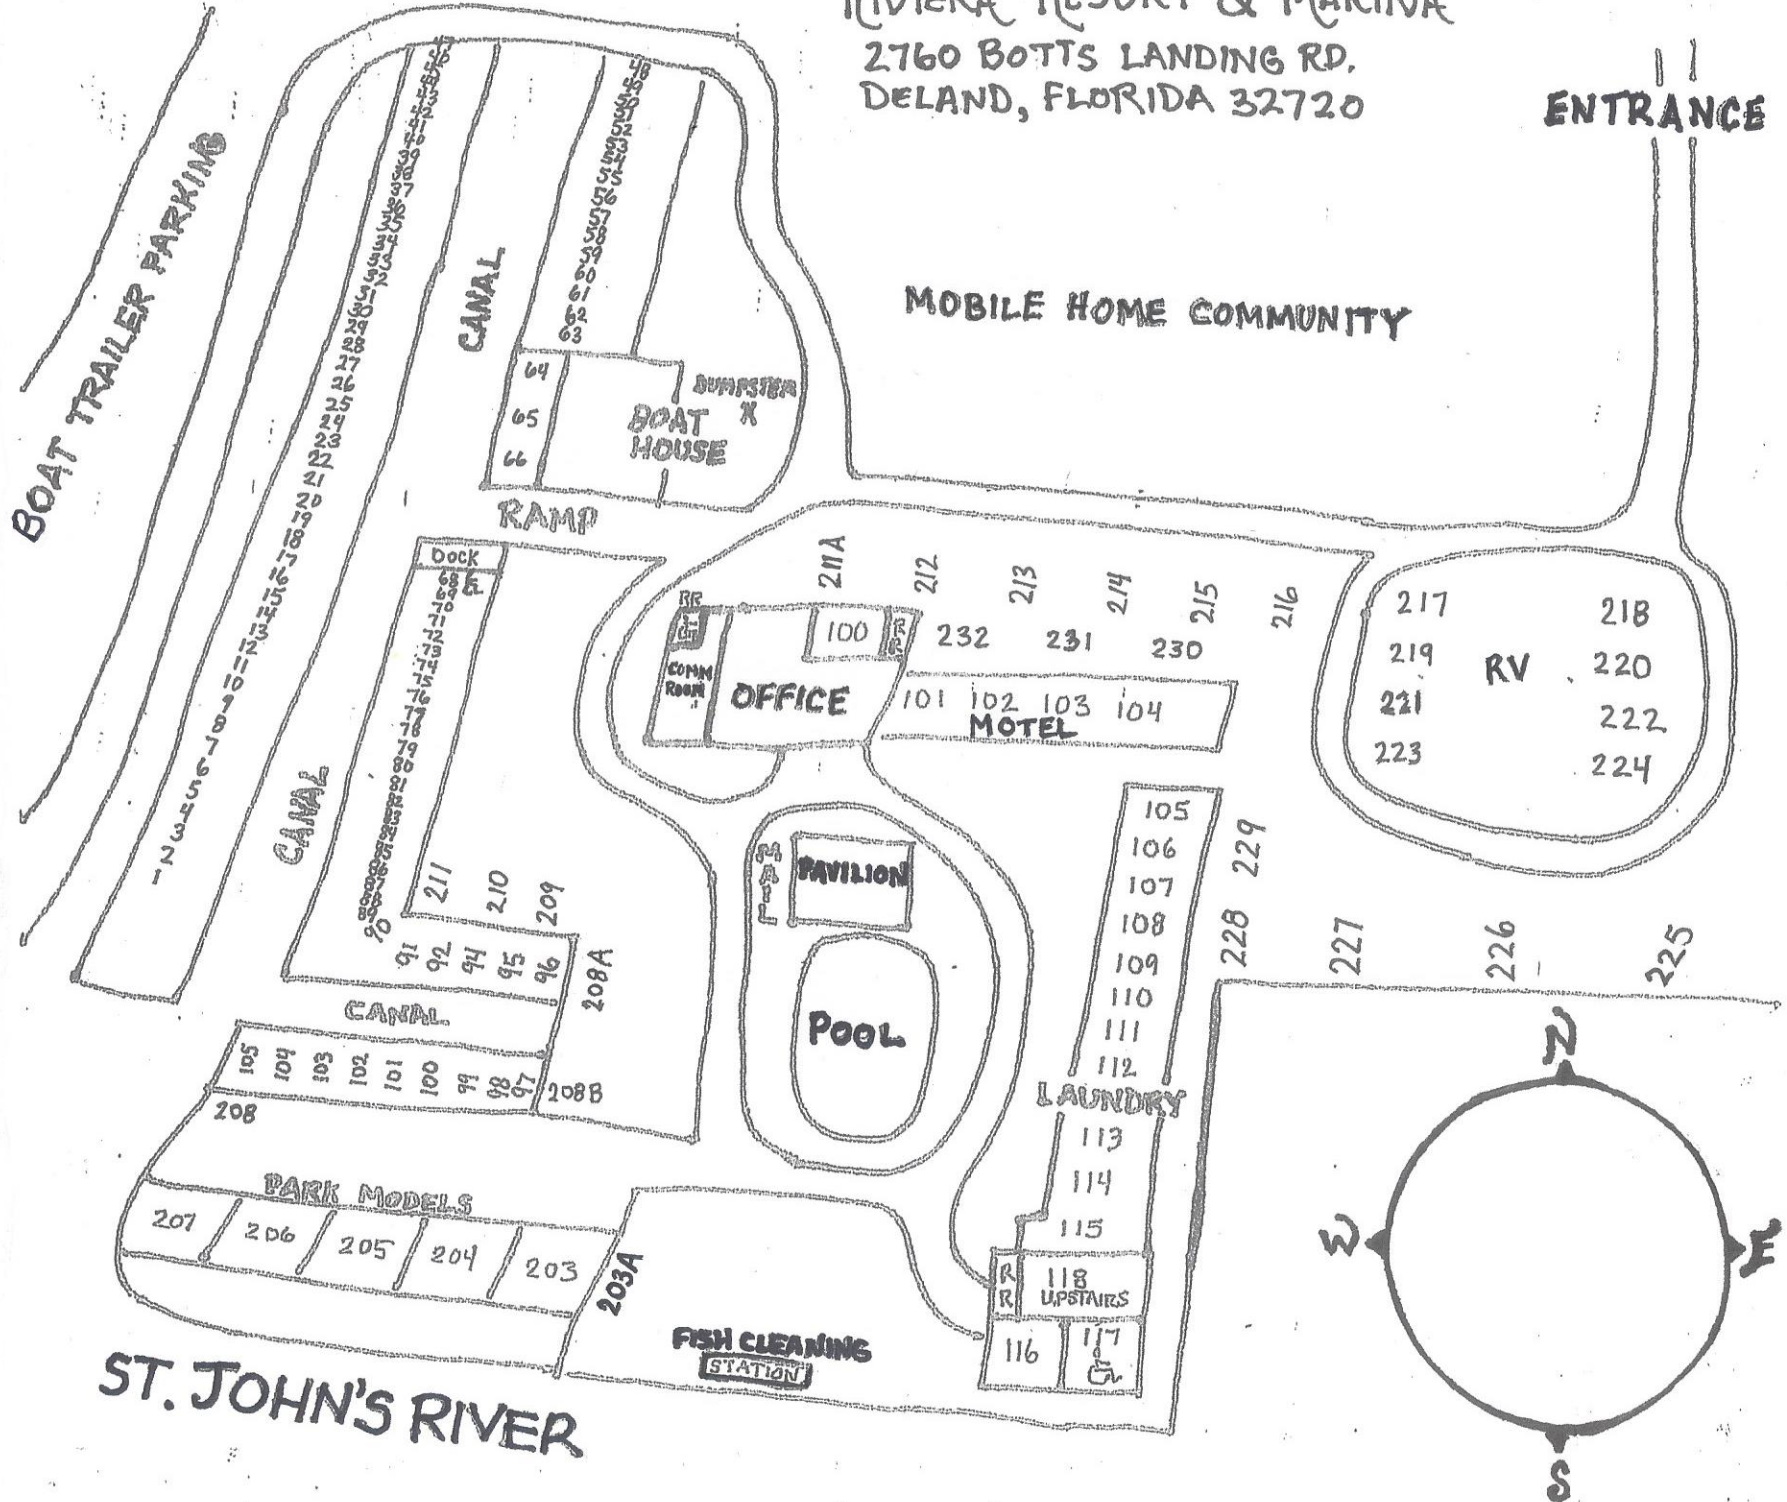

RIVIERA RESORT & MARINA

2760 BOTTS LANDING RD.
DELAND, FLORIDA 32720

ENTRANCE

ST. JOHN'S RIVER